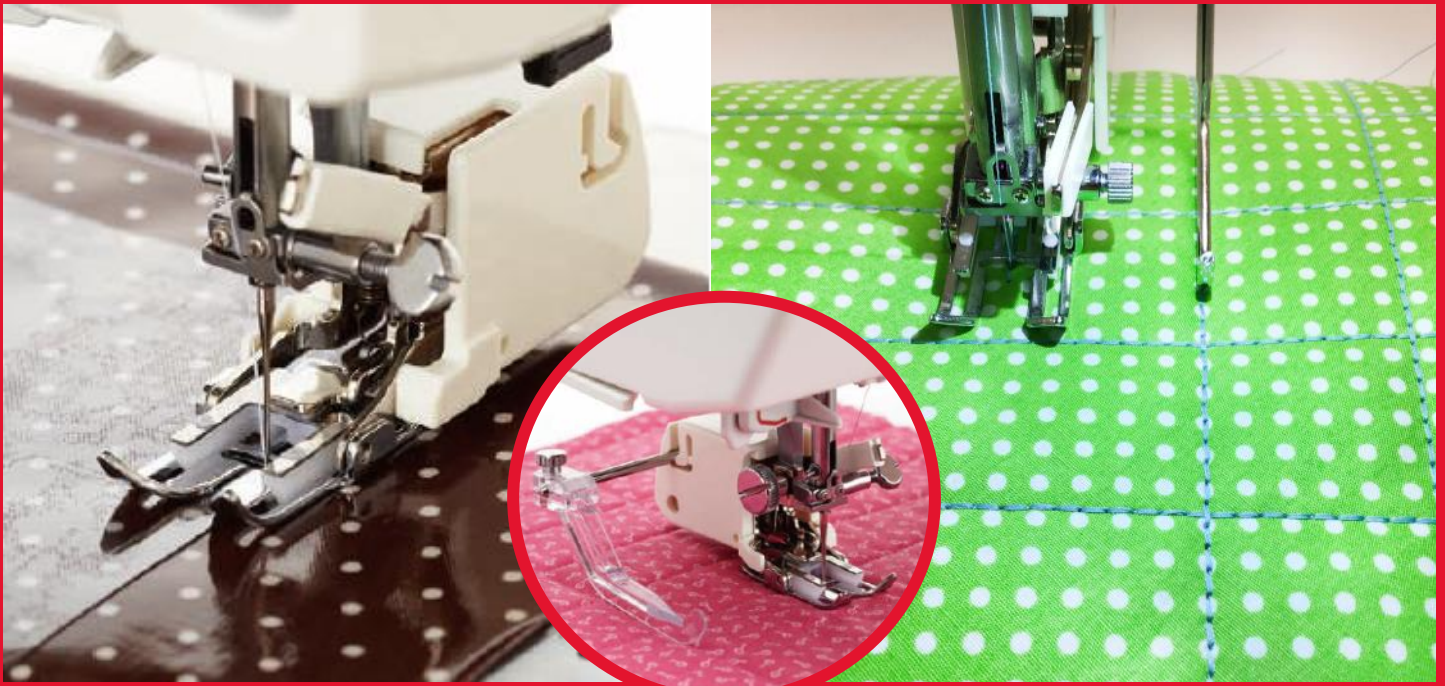

JANOME

Accessory of the Month

December 2024

Janome Even Feed Feet

The even feed foot, sometimes referred to as the walking foot, is designed with a set of feed dogs (teeth) which allow the fabric to feed without shifting and eliminates the problems of the underlayer of fabric coming up short. The even feed foot is great for quilt sandwiches, topstitching and stitching specialty fabrics.

Description	Part Number	Compatible with
Even Feed Foot	767 403 016	High Speed straight stitch machines - HD9P and 1600 series
Even Feed Foot with metal Guide	200 309 008	High Shank 7mm machines - Skyline S3, MC11000, MC10000, MC9700, MC9500, MC9000, MC8000
	200 311 003	Top-loading up to 7mm - both computerised and 6.5mm top-loading mechanical machines
	200 310 002	Front-loading & top-loading 5mm mechanical machines
Open-toe Even Feed Ft with metal Guide	200 338 006	High Shank 7mm machines - Skyline S3, MC11000, MC10000, MC9900, MC9700, MC9500, MC9000, MC8000
	200 339 007	Top-loading up to 7mm - both computerised and 6.5mm top-loading mechanical machines
Convertible Even Feed Foot SET	214 516 003	High Shank 7mm machines - Skyline S3, MC11000, MC10000, MC9900, MC9700, MC9500, MC9000, MC8000
	214 517 004	Top-loading up to 7mm - both computerised and 6.5mm top-loading mechanical machines
	202 133 005	High Shank 9mm machines - MC9900, Skyline S5
Ditch Quilting Guide & Adj Quilting Guide SET	214 518 005	Theses 2 guides are part of the Convertible Even Feed Foot SET. They are available to purchase as a SET of 2 guides as they fit the Even Feed Feet which have the guide slot. The adjustable quilting guide can be set on the right or left of the even feed foot.